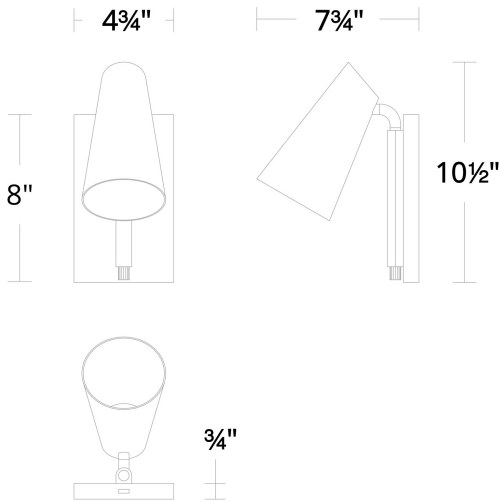

Project:

Location:

Fixture Type:

Catalog Number:

AVAILABLE FINISHES:

Stylus

BL-24908

PRODUCT DESCRIPTION

Functionality celebrating engineering. A striking silhouette that combines unique decorative elements, this adjustable reading light is perfect for illuminating niches in bedrooms in fine homes and boutique hotels. Available with a black exterior and gorgeous gold interior.

FEATURES

- Driver concealed within the canopy
- Articulating light source up to 330 degrees
- Knurled on/off rotary switch integrated into the base of the arm
- Built-in USB port at the base of the canopy

SPECIFICATIONS

Rated Life	60000 Hours
Standards	ETL, cETL, Damp Location Listed, Title 24 JA8: 2019 Compliant
Input	120,50/60Hz
Color Temp	3000K
CRI	90
Construction	Spun metal body with acrylic diffuser

REPLACEMENT PARTS

HDW-HY23-WA - Hardware Pack

Model & Size	Color Temp	Finish	LED Watts	LED Lumens	Delivered Lumens
BL-24908 8"	3000K	BK/GO Black & Gold	6.7W	328	226

Example: **BL-24908-BK/GO**

For custom requests please contact customs@modernforms.com