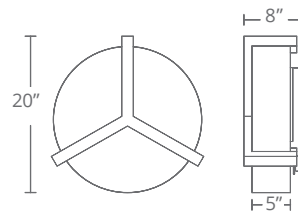

SEGMENT Flush Mount
FM-83922

MODERN FORMS

Fixture Type:

Catalog Number:

Project: _____

Location: _____

PRODUCT DESCRIPTION

A delicate pairing of fabric and wood structures. The wood embraces a clean white linen shade for architectural detailing. Dark walnut brackets combine a feeling of pleasant warmth with design appeal and artisanal craftsmanship.