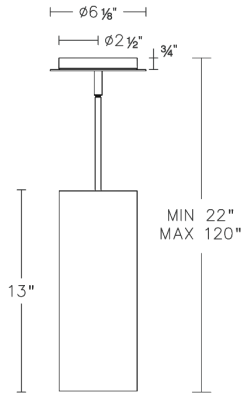

Project: _____

Location: _____

Fixture Type: _____

Catalog Number: _____

AVAILABLE FINISHES:

Metropolis

PD-16813

PRODUCT DESCRIPTION

FEATURES

- Driver concealed within the canopy
- Inner cotton fabric shade complemented with an outer chiffon shade
- Slope ceiling adaptable. Hang straight swivels up to 90 degrees
- Three 12" and one 6" down rods included (additional sold separately)

SPECIFICATIONS

Rated Life	54000 Hours
Standards	ETL, cETL,Damp Location Listed
Input	120/277V,50/60Hz
Dimming	ELV: 100-5%,TRIAC: 100-5%
Color Temp	3000K
CRI	90
Construction	Aluminum hardware, inner fabric shade, outer chiffon shade, and PC diffuser

PD-16813

Model & Size	Color Temp	Finish	LED Watts	LED Lumens	Delivered Lumens
PD-16813 13"	3000K	BN Brushed Nickel	16W	1564	1123

Example: **PD-16813-BN**

For custom requests please contact customs@modernforms.com