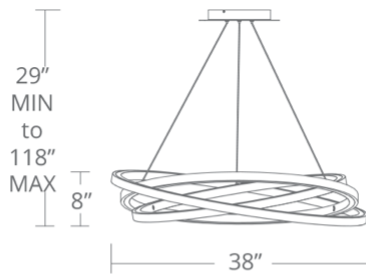

PD-24838

Model & Size	Color Temp	Finish	LED Watts	LED Lumens	Delivered Lumens
PD-24838 38"	3000K	AB Aged Brass	78.5W	5311	3647
	3000K	BK Black	78.5W	5311	3647
	3000K	TT Titanium	78.5W	5311	3647

Example: **PD-24838-TT**

For custom requests please contact customs@modernforms.com