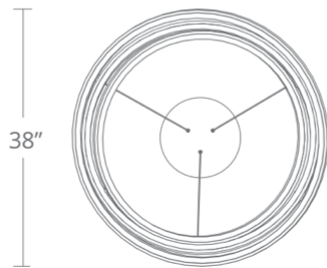

PD-24838

Model & Size	Color Temp	Finish	LED Watts	LED Lumens	Delivered Lumens
PD-24838 38"	3000K	AB Aged Brass	78.5W	5311	3647
	3000K	BK Black	78.5W	5311	3647
	3000K	TT Titanium	78.5W	5311	3647

Example: **PD-24838-TT**

For custom requests please contact customs@modernforms.com