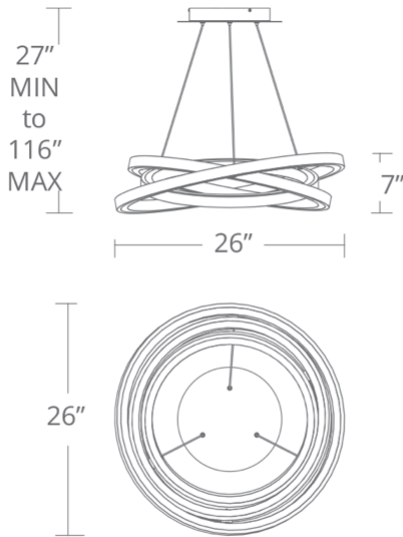

Project: _____

Location: _____

Fixture Type: _____

Catalog Number: _____

AVAILABLE FINISHES:

Veloce

PD-24826

PRODUCT DESCRIPTION

Interlocked bands of metal loop around and around on this simple yet oblique design, a formal puzzle whose rings can be adjusted for a more personalized shape.

FEATURES

- Driver concealed within the canopy
- Silicon diffusers for even illumination
- Thin powered aircraft cables provide an ultra clean look for adjustable suspension height
- Edge-lit metal bands rotatable up to 25 degrees
- Can be mounted on a sloped ceiling

PD-24826

Model & Size	Color Temp	Finish	LED Watts	LED Lumens	Delivered Lumens
PD-24826 26"	3000K	AB Aged Brass	54.1W	3850	3593
	3000K	BK Black	54.1W	3850	3593
	3000K	TT Titanium	54.1W	3850	3593

Example: **PD-24826-TT**

PD-24838

Model & Size	Color Temp	Finish	LED Watts	LED Lumens	Delivered Lumens
PD-24838 38"	3000K	AB Aged Brass	78.5W	5311	3647
	3000K	BK Black	78.5W	5311	3647
	3000K	TT Titanium	78.5W	5311	3647

Example: **PD-24838-TT**