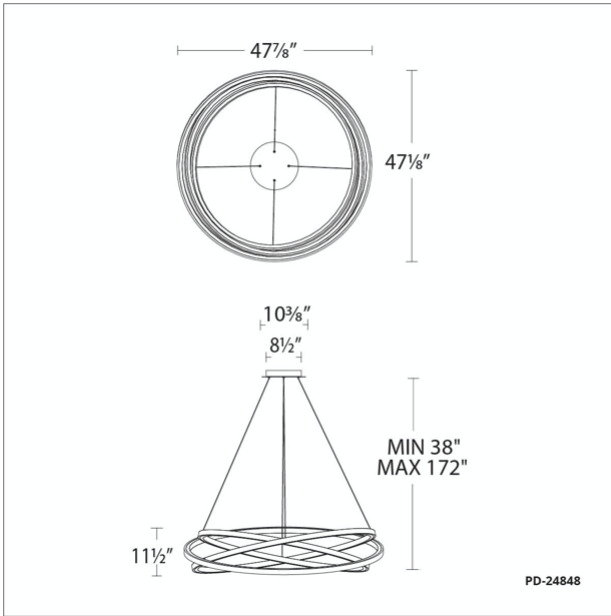

Model & Size	Color Temp	Finish	LED Watts	LED Lumens	Delivered Lumens
PD-24848 48"	3000K	AB Aged Brass	106.7W	9235	5035
	3000K	BK Black	106.7W	9235	5035
	3000K	TT Titanium	106.7W	9235	5035

Example: **PD-24848-TT**

For custom requests please contact customs@modernforms.com