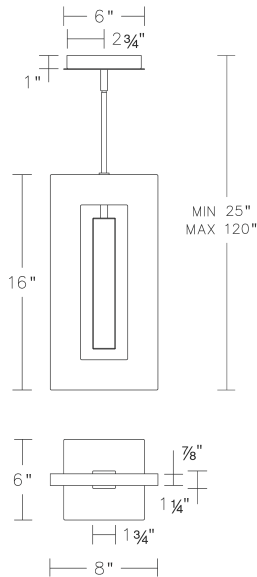

Project: _____

Location: _____

Fixture Type: _____

Catalog Number: _____

AVAILABLE FINISHES:

Cambia

PD-28216

PRODUCT DESCRIPTION

Clean lines and simple geometry define this minimalist mini pendant. An extruded metal structure enhances with artisan crafted milky white acrylic frame.

FEATURES

- Driver concealed within the canopy
- Artisan crafted milky cloud acrylic
- Three 12" and one 6" down rods included (additional sold separately)
- Slope ceiling adaptable. Hang straight swivels up to 90 degrees
- Slide-on square canopy with minimal hardware
- Each unique crafted piece lends itself to variations in milkiness

SPECIFICATIONS

Rated Life	50000 Hours
Standards	ETL, cETL,Damp Location Listed,Title 24 JA8: 2019 Compliant
Input	120/277V,50/60Hz
Dimming	ELV: 100-5%,TRIAC: 100-5%
Color Temp	3000K
CRI	90
Construction	Extruded metal body with decorative acrylic shade and PC diffuser

PD-28216

Model & Size	Color Temp	Finish	LED Watts	LED Lumens	Delivered Lumens
PD-28216 16"	3000K	BK Black	15.6W	1500	706

Example: **PD-28216-BK**

For custom requests please contact customs@modernforms.com