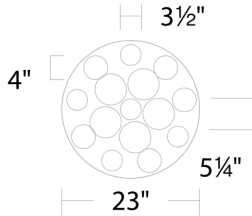

PD-34415R

Project:

Location:

Fixture Type:

Catalog Number:

AVAILABLE FINISHES:

Pisces

PD-34415R

PRODUCT DESCRIPTION

Embracing the art of light, a multitude of natural Spanish Alabaster orbs shimmer at different heights from a multi-point canopy, casting an entrancing celestial glow.

FEATURES

- Driver concealed within the canopy
- First class quality Spanish alabaster
- Natural alabaster with unique veining in each crafted piece
- Thin powered aircraft cables provide an ultra clean look for adjustable suspension height
- Built in color temperature adjustability. Switch from 2700K/3000K/3500K/4000K
- Option to pre-select color temperature or adjust in the field

SPECIFICATIONS

Rated Life	50000 Hours
Standards	ETL, cETL,Damp Location Listed
Input	120-277V,50/60Hz
Dimming	ELV, 0-10V, TRIAC
Color Temp	2700K/3000K/3500K/4000K
CRI	90
Construction	Spun aluminum frame with alabaster shade

Model & Size	Color Temp & CRI	Watt	Lumens	Finish
PD-34415R 23" - 15 Lights	2700K/3000K/	115W	5725	AB Aged Brass
	90	115W	5725	BK Black
	2700K/3000K/			
	90			

Example: **PD-34415R-BK**

For custom requests please contact customs@modernforms.com