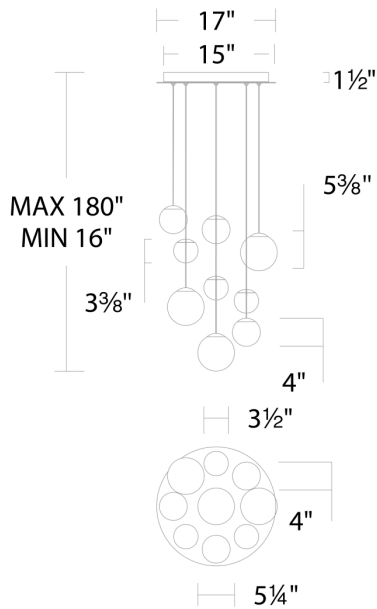

PD-34409R

Project: _____

Location: _____

Fixture Type: _____

Catalog Number: _____

AVAILABLE FINISHES:

Pisces

PD-34409R

PRODUCT DESCRIPTION

Embracing the art of light, a multitude of natural Spanish Alabaster orbs shimmer at different heights from a multi-point canopy, casting an entrancing celestial glow.

FEATURES

- Driver concealed within the canopy
- First class quality Spanish alabaster
- Natural alabaster with unique veining in each crafted piece
- Thin powered aircraft cables provide an ultra clean look for adjustable suspension height
- Built in color temperature adjustability. Switch from 2700K/3000K/3500K/4000K
- Option to pre-select color temperature or adjust in the field

SPECIFICATIONS

Rated Life	50000 Hours
Standards	ETL, cETL,Damp Location Listed
Input	120-277V,50/60Hz
Dimming	ELV, 0-10V, TRIAC
Color Temp	2700K/3000K/3500K/4000K
CRI	90
Construction	Spun aluminum frame with alabaster shade

Model & Size	Color Temp & CRI	Watt	Lumens	Finish
PD-34409R 17" - 9 Lights	2700K/3000K/ 90	69W 69W	3435 3435	AB Aged Brass BK Black
	2700K/3000K/ 90			

Example: **PD-34409R-BK**

For custom requests please contact customs@modernforms.com