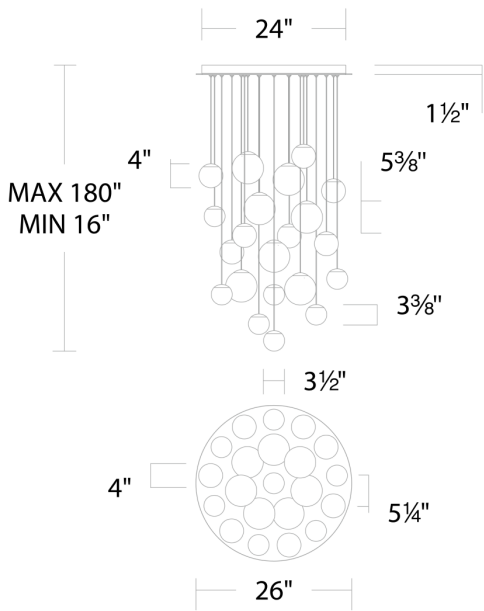

PD-34421R

Project: _____

Location: _____

Fixture Type: _____

Catalog Number: _____

AVAILABLE FINISHES:

Pisces

PD-34421R

PRODUCT DESCRIPTION

Embracing the art of light, a multitude of natural Spanish Alabaster orbs shimmer at different heights from a multi-point canopy, casting an entrancing celestial glow.

FEATURES

- Driver concealed within the canopy
- First class quality Spanish alabaster
- Natural alabaster with unique veining in each crafted piece
- Thin powered aircraft cables provide an ultra clean look for adjustable suspension height
- Built in color temperature adjustability. Switch from 2700K/3000K/3500K/4000K
- Option to pre-select color temperature or adjust in the field
- NEC CODE (314.24) requires that ceiling outlet boxes in the U.S. support up to 50 lbs.
- This fixture in the 21 light format exceeds 50 lbs. and must be installed using a U.L. listed outlet box approved for up to 75 lbs. or supported independently of the outlet box

SPECIFICATIONS

Rated Life	50000 Hours
Standards	ETL, cETL,Damp Location Listed
Input	120-277V,50/60Hz
Dimming	ELV, 0-10V, TRIAC
Color Temp	2700K/3000K/3500K/4000K
CRI	90
Construction	Spun aluminum frame with alabaster shade

Model & Size	Color Temp & CRI	Watt	Lumens	Finish
PD-34421R 26" - 21 Lights	2700K/3000K/	161W	8015	AB Aged Brass
	90	161W	8015	BK Black
	2700K/3000K/			
	90			

Example: **PD-34421R-BK**

For custom requests please contact customs@modernforms.com