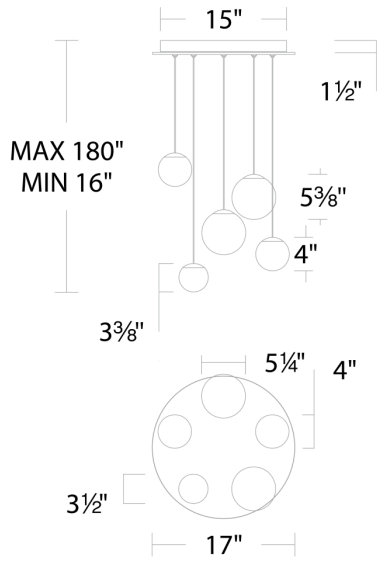

PD-34405R

Project:

Location:

Fixture Type:

Catalog Number:

AVAILABLE FINISHES:

Pisces

PD-34405R

PRODUCT DESCRIPTION

Embracing the art of light, a multitude of natural Spanish Alabaster orbs shimmer at different heights from a multi-point canopy, casting an entrancing celestial glow.

FEATURES

- Driver concealed within the canopy
- First class quality Spanish alabaster
- Natural alabaster with unique veining in each crafted piece
- Thin powered aircraft cables provide an ultra clean look for adjustable suspension height
- Built in color temperature adjustability. Switch from 2700K/3000K/3500K/4000K
- Option to pre-select color temperature or adjust in the field

SPECIFICATIONS

Rated Life	50000 Hours
Standards	ETL, cETL,Damp Location Listed
Input	120-277V,50/60Hz
Dimming	ELV, 0-10V, TRIAC
Color Temp	2700K/3000K/3500K/4000K
CRI	90
Construction	Spun aluminum frame with alabaster shade

Model & Size	Color Temp & CRI	Watt	Lumens	Finish
PD-34405R Lights	17" - 5	41W	1820	AB Aged Brass
		41W	1820	BK Black
		2700K/3000K/		
		90		
	2700K/3000K/			
	90			

Example: **PD-34405R-BK**

For custom requests please contact customs@modernforms.com