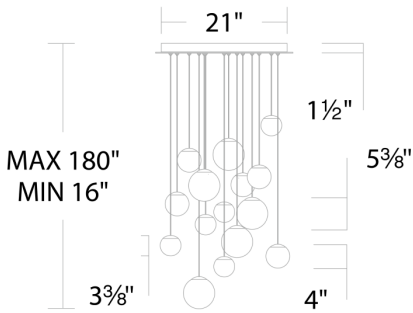

PD-34415R

Project:

Location:

Fixture Type:

Catalog Number:

AVAILABLE FINISHES:

Pisces

PD-34415R

PRODUCT DESCRIPTION

Embracing the art of light, a multitude of natural Spanish Alabaster orbs shimmer at different heights from a multi-point canopy, casting an entrancing celestial glow.

FEATURES

- Driver concealed within the canopy
- First class quality Spanish alabaster
- Natural alabaster with unique veining in each crafted piece
- Thin powered aircraft cables provide an ultra clean look for adjustable suspension height
- Built in color temperature adjustability. Switch from 2700K/3000K/3500K/4000K
- Option to pre-select color temperature or adjust in the field

SPECIFICATIONS

Rated Life	50000 Hours
Standards	ETL, cETL,Damp Location Listed
Input	120-277V,50/60Hz
Dimming	ELV, 0-10V, TRIAC
Color Temp	2700K/3000K/3500K/4000K
CRI	90
Construction	Spun aluminum frame with alabaster shade

Model & Size	Color Temp & CRI	Watt	Lumens	Finish
PD-34415R 23" - 15 Lights	2700K/3000K/	115W	5725	AB Aged Brass
	90	115W	5725	BK Black
	2700K/3000K/			
	90			

Example: **PD-34415R-BK**

For custom requests please contact customs@modernforms.com