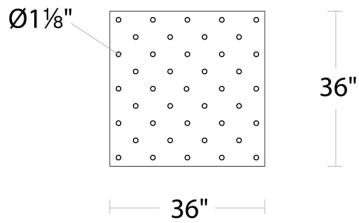

PD-35641S

Project: _____

Location: _____

Fixture Type: _____

Catalog Number: _____

AVAILABLE FINISHES:

Magic

PD-35641S

PRODUCT DESCRIPTION

Crafted from sparkling Piastra crystal, these pendants are installed in various arrangements to create an artful statement as well as deliver ample lighting to spaces throughout a home or business.

FEATURES

- Driver concealed within the canopy
- Cylindrical Piastra crystal shades
- Thin powered aircraft cables provide an ultra clean look for adjustable suspension height
- NEC CODE (314.24) requires that ceiling outlet boxes in the U.S. support up to 50 lbs.
- This fixture in the 25 and 41 light format exceeds 50 lbs. and must be installed using a U.L. listed outlet box approved for up to 75 and 125 lbs. or supported independently of the outlet box

SPECIFICATIONS

Rated Life	50000 Hours
Standards	ETL, cETL, Damp Location Listed
Input	120-277V, 50/60Hz
Dimming	ELV, 0-10V, TRIAC
Color Temp	3000K
CRI	90
Construction	Aluminum body with Crystalized Piastra art glass.

REPLACEMENT PARTS

RPL-GLA-12620 - Glass

Model & Size	Color Temp & CRI	Watt	Lumens	Finish
PD-35641S 36" - 41 Lights	3000K 90 3000K 90	227W 227W	15454 15454	BK Black PN Polished Nickel

Example: **PD-35641S-PN**
For custom requests please contact customs@modernforms.com