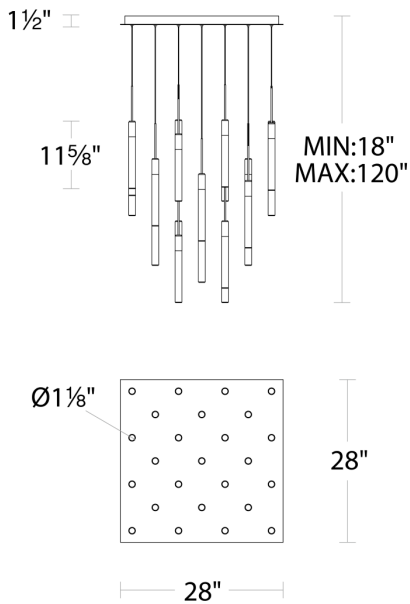

PD-356255

Project: _____

Location: _____

Fixture Type: _____

Catalog Number: _____

AVAILABLE FINISHES:

Magic

PD-35625S

PRODUCT DESCRIPTION

Crafted from sparkling Piastra crystal, these pendants are installed in various arrangements to create an artful statement as well as deliver ample lighting to spaces throughout a home or business.

FEATURES

- Driver concealed within the canopy
- Cylindrical Piastra crystal shades
- Thin powered aircraft cables provide an ultra clean look for adjustable suspension height
- NEC CODE (314.24) requires that ceiling outlet boxes in the U.S. support up to 50 lbs.
- This fixture in the 25 and 41 light format exceeds 50 lbs. and must be installed using a U.L. listed outlet box approved for up to 75 and 125 lbs. or supported independently of the outlet box

SPECIFICATIONS

Rated Life	50000 Hours
Standards	ETL, cETL,Damp Location Listed
Input	120-277V,50/60Hz
Dimming	ELV, 0-10V, TRIAC
Color Temp	3000K
CRI	90
Construction	Aluminum body with Crystalized Piastra art glass.

REPLACEMENT PARTS

RPL-GLA-12620 - Glass

Model & Size	Color Temp & CRI	Watt	Lumens	Finish
PD-35625S 28" - 25 Lights	3000K 90 3000K 90	138W 138W	9423 9423	BK Black PN Polished Nickel

Example: **PD-35625S-PN**

For custom requests please contact customs@modernforms.com