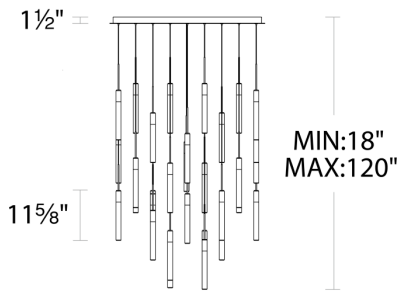

PD-35641S

Project: _____

Location: _____

Fixture Type: _____

Catalog Number: _____

AVAILABLE FINISHES:

Magic

PD-35641S

PRODUCT DESCRIPTION

Crafted from sparkling Piastra crystal, these pendants are installed in various arrangements to create an artful statement as well as deliver ample lighting to spaces throughout a home or business.

FEATURES

- Driver concealed within the canopy
- Cylindrical Piastra crystal shades
- Thin powered aircraft cables provide an ultra clean look for adjustable suspension height
- NEC CODE (314.24) requires that ceiling outlet boxes in the U.S. support up to 50 lbs.
- This fixture in the 25 and 41 light format exceeds 50 lbs. and must be installed using a U.L. listed outlet box approved for up to 75 and 125 lbs. or supported independently of the outlet box

SPECIFICATIONS

Rated Life	50000 Hours
Standards	ETL, cETL, Damp Location Listed
Input	120-277V, 50/60Hz
Dimming	ELV, 0-10V, TRIAC
Color Temp	3000K
CRI	90
Construction	Aluminum body with Crystalized Piastra art glass.

REPLACEMENT PARTS

RPL-GLA-12620 - Glass

Model & Size	Color Temp & CRI	Watt	Lumens	Finish
PD-35641S 36" - 41 Lights	3000K 90 3000K 90	227W 227W	15454 15454	BK Black PN Polished Nickel

Example: **PD-35641S-PN**
For custom requests please contact customs@modernforms.com