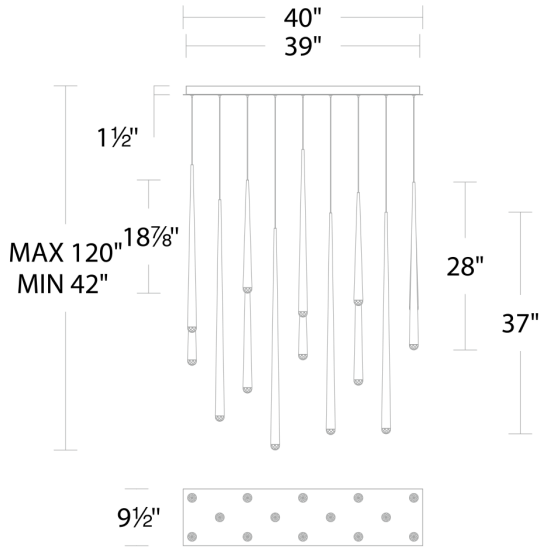

FEATURES

- Driver concealed within the canopy
- Hand-cut faceted K9 crystal
- Thin powered aircraft cables provide an ultra clean look for adjustable suspension height
- NEC CODE (314.24) requires that ceiling outlet boxes in the U.S. support up to 50 lbs.
- This fixture exceeds 50 lbs. and must be installed using a U.L. listed outlet box approved for up to 100 lbs. or supported independently of the outlet box

SPECIFICATIONS

Rated Life	50000 Hours
Standards	ETL, cETL, Damp Location Listed
Input	120-277V, 50/60Hz
Dimming	ELV
Color Temp	3500K
CRI	90
Construction	Steel body with crystal diffuser

REPLACEMENT PARTS

RPL-GLA-41719 - Glass

PD-41714L

Model & Size	Color Temp & CRI	Watt	Lumens	Finish
PD-41714L 40" - 14 Lights	3500K 90	98W	5254	AB Aged Brass
	3500K 90	98W	5254	BK Black
	3500K 90	98W	5254	PN Polished Nickel

SPECIFICATIONS

Rated Life	50000 Hours
Standards	ETL, cETL, Damp Location Listed
Input	120-277V, 50/60Hz
Dimming	ELV
Color Temp	3500K
CRI	90
Construction	Steel body with crystal diffuser

PD-41723L

Model & Size	Color Temp & CRI	Watt	Lumens	Finish
PD-41723L 54" - 23 Lights	3500K 90	161W	8631	AB Aged Brass
	3500K 90	161W	8631	BK Black
	3500K 90	161W	8631	PN Polished Nickel