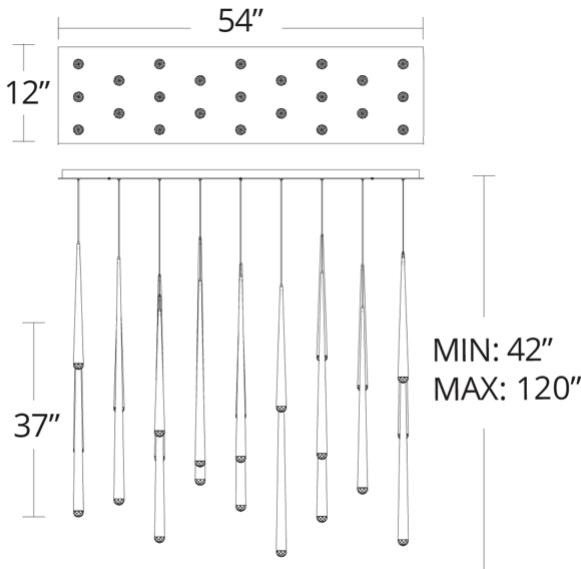

SPECIFICATIONS

Rated Life	50000 Hours
Standards	ETL, cETL, Damp Location Listed
Input	120-277V, 50/60Hz
Dimming	ELV
Color Temp	3500K
CRI	90
Construction	Steel body with crystal diffuser

PD-41723L

Model & Size	Color Temp & CRI	Watt	Lumens	Finish
PD-41723L 54" - 23 Lights	3500K 90	161W	8631	AB Aged Brass
	3500K 90	161W	8631	BK Black
	3500K 90	161W	8631	PN Polished Nickel