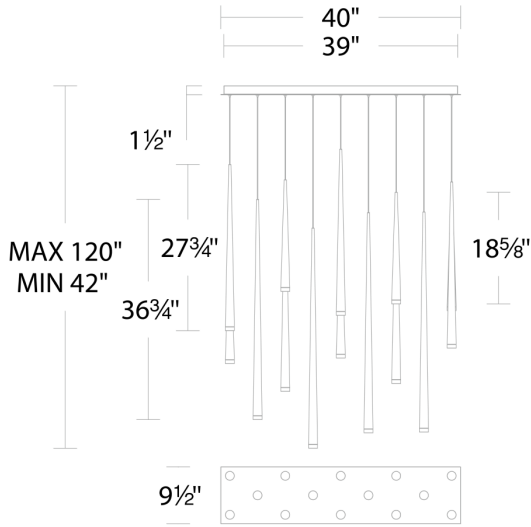

FEATURES

- Driver concealed within the canopy
- CNC precision-cut etched diffuser
- Thin powered aircraft cables provide an ultra clean look for adjustable suspension height
- NEC CODE (314.24) requires that ceiling outlet boxes in the U.S. support up to 50 lbs.
- This fixture exceeds 50 lbs. and must be installed using a U.L. listed outlet box approved for up to 100 lbs. or supported independently of the outlet box

SPECIFICATIONS

Rated Life	50000 Hours
Standards	ETL, cETL,Damp Location Listed
Input	120-277V,50/60Hz
Dimming	ELV
Color Temp	3500K
CRI	90
Construction	Steel body with acrylic diffuser

REPLACEMENT PARTS

RPL-GLA-41819 - Glass

PD-41814L

Model & Size	Color Temp & CRI	Watt	Lumens	Finish
PD-41814L 40" - 14 Lights	3500K 90	98W	5254	AB Aged Brass
	3500K 90	98W	5254	BK Black
	3500K 90	98W	5254	PN Polished Nickel

Example: **PD-41814L-PN**