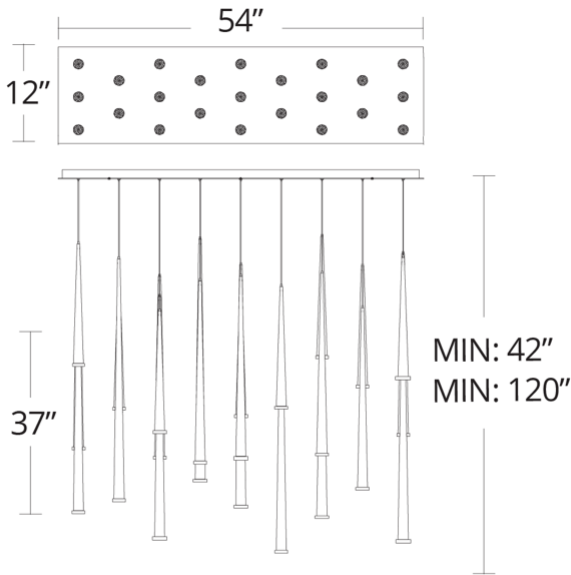

PD-41814L

Model & Size	Color Temp & CRI	Watt	Lumens	Finish
PD-41814L 40" - 14 Lights	3500K 90	98W	5254	AB Aged Brass
	3500K 90	98W	5254	BK Black
	3500K 90	98W	5254	PN Polished Nickel

Example: **PD-41814L-PN**

SPECIFICATIONS

Rated Life	50000 Hours
Standards	ETL, cETL,Damp Location Listed
Input	120-277V,50/60Hz
Dimming	ELV
Color Temp	3500K
CRI	90
Construction	Steel body with acrylic diffuser

PD-41823L

Model & Size	Color Temp & CRI	Watt	Lumens	Finish
PD-41823L 54" - 23 Lights	3500K 90	161W	8631	AB Aged Brass
	3500K 90	161W	8631	BK Black
	3500K 90	161W	8631	PN Polished Nickel