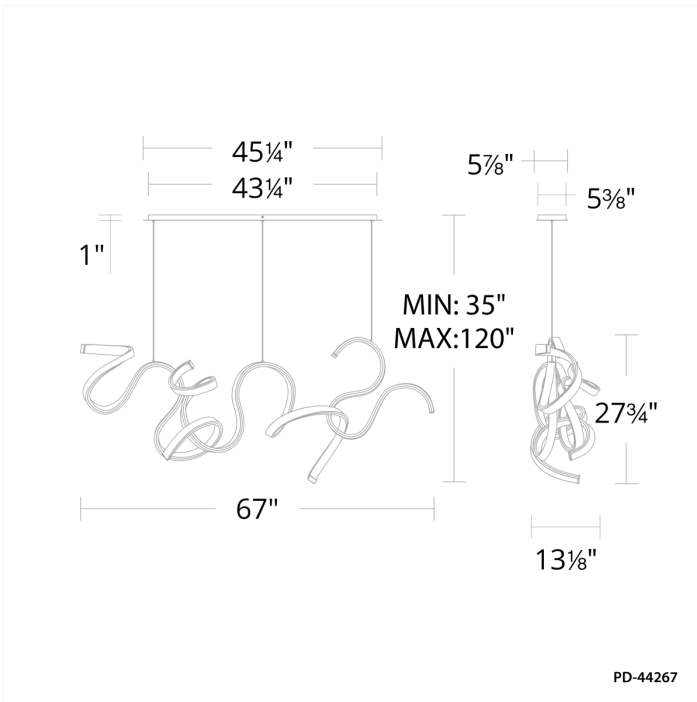

**FEATURES**

- Driver concealed within the canopy
- Each unique free formed handcrafted piece lends itself to variations in size and curvature
- Slide-on rectangular canopy with minimal hardware
- Thin powered aircraft cables provide an ultra clean look for adjustable suspension height

**SPECIFICATIONS**

<b>Rated Life</b>	54000 Hours
<b>Standards</b>	ETL, cETL,Damp Location Listed
<b>Input</b>	120-277V,50/60Hz
<b>Dimming</b>	ELV: 100-5%,TRIAC: 100-5%
<b>Color Temp</b>	3000K
<b>CRI</b>	90
<b>Construction</b>	Bent aluminum body with silica diffuser

Model & Size	Color Temp	Finish	LED Watts	LED Lumens	Delivered Lumens
PD-44267 67"	3000K	BK Black	68.3W	6545	3338

Example: **PD-44267-BK**

For custom requests please contact [customs@modernforms.com](mailto:customs@modernforms.com)