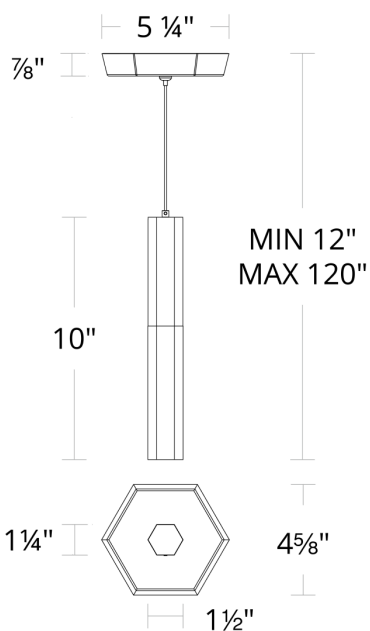

PD-48110

Model & Size	Color Temp	Finish	LED Watts	LED Lumens	Delivered Lumens
PD-48110 10"	3000K	BN Brushed Nickel	9.2W	544	340

Example: **PD-48110-BN**