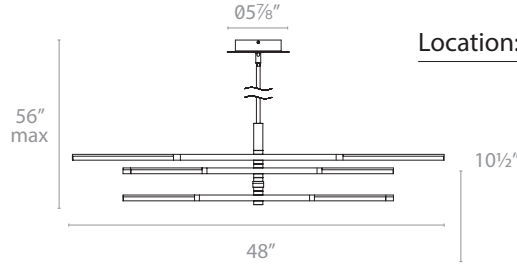

STACKED – model: PD-507

LED Interior Chandeliers

Fixture Type:

Catalog Number:

Project: _____

Location: _____

PRODUCT DESCRIPTION

Engineered with the sophisticated industrial feel of high tech helicopter rotors, each arm adjusts up or down with advanced LEDs. A complex aerodynamic structural design made simple with advanced technology, allowing varying configurations. Available in brushed aluminum and anodized black finishes. Perfect for commercial, hospitality and residential environments.

FEATURES

- ETL & cETL damp location listed
- Rotatable arms & articulating lights adjust 360° for up or down or around light
- Adjustable light source
- Driver located in canopy
- Hang straight swivel
- Universal driver (120V-220V-277V)
- 10' of wire included to extend pendant up to a total of 120", three 12" and one 6" down rods included (additional down rods available for purchase)
- Full range dimming when used with compatible dimmers*
- 60,000 hour rated life
- Color Temp: 3000K
- CRI: 90

ORDER NUMBER

	Wattage	Voltage	LED Lumens	Delivered Lumens	Finish
PD-50748	38W	120-277V	4795	2200	AL <i>Brushed Aluminum</i> BK <i>Anodized Black</i> BR <i>Brushed Brass</i>

Example: **PD-50748-BK**

SPECIFICATIONS

Construction: Aluminum and Silicon Diffuser

Light Source: High output LED.

Finish: Brushed Aluminum (AL), Anodized Black (BK), Brushed Brass (BR)

Standards: ETL & cETL damp location listed.

modernforms.com
Phone (800) 526.2588
Fax (800) 526.2585

Headquarters/Eastern Distribution Center
44 Harbor Park Drive
Port Washington, NY 11050

Central Distribution Center
1600 Distribution Ct
Lithia Springs, GA 30122

Western Distribution Center
1750 Archibald Avenue
Ontario, CA 91760