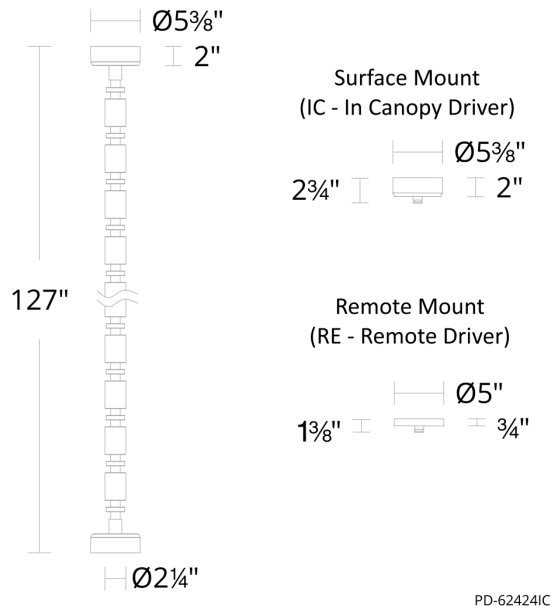

Project:

Location:

Fixture Type:

Catalog Number:

AVAILABLE FINISHES:

Entice

PD-62424IC

PRODUCT DESCRIPTION

Timelessly tasteful. Cylinders of natural Spanish Alabaster and gleaming metallic collars ornament a silica strand, creating a gemlike presence.

FEATURES

- Driver concealed within the canopy
- Illuminated silica strand decorated with First class quality Spanish alabaster and metal collar accents
- Remote or surface mounted driver options available
- Built in color temperature adjustability. Switch from 2700K/3000K/3500K/4000K
- Option to pre-select color temperature or adjust in the field

SPECIFICATIONS

Rated Life	50000 Hours
Standards	ETL, cETL,Damp Location Listed
Input	120-277V,50/60Hz
Dimming	ELV, 0-10V, TRIAC
Color Temp	4000K,3500K,3000K,2700K
CRI	90
Construction	Silica diffuser with alabaster shades and steel bands

REPLACEMENT PARTS

- 4PEND-RE624-AB - Remote Mount Canopy
- 4PEND-IC624-AB - Surface Mount Canopy

Model & Size	Color Temp & CRI	Finish	Watt	Voltage	LED Lumens	Delivered Lumens
PD-62424IC 122"	2700K 90	AB Aged Brass	27.5W	120-277V	2600	920
	3000K 90	AB Aged Brass	27.5W	120-277V	2600	920
	3500K 90	AB Aged Brass	27.5W	120-277V	2600	920
	4000K 90	AB Aged Brass	27.5W	120-277V	2600	920

Example: **PD-62424IC-40-AB**

For custom requests please contact customs@modernforms.com