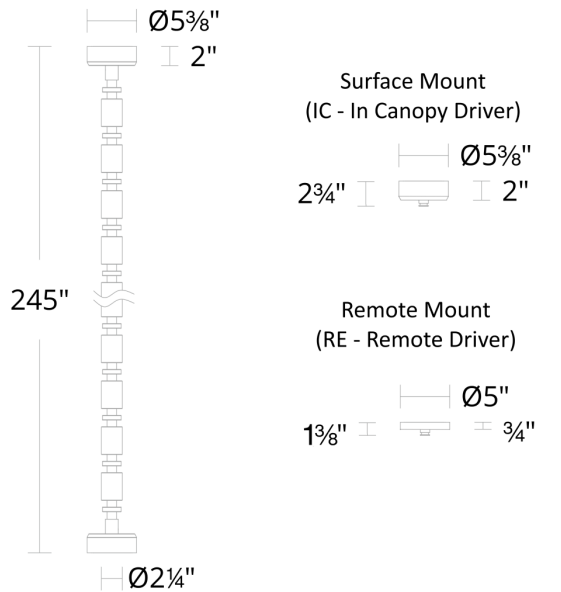

PD-62448IC

Project:

Location:

Fixture Type:

Catalog Number:

AVAILABLE FINISHES:

Entice

PD-62448IC

PRODUCT DESCRIPTION

Timelessly tasteful. Cylinders of natural Spanish Alabaster and gleaming metallic collars ornament a silica strand, creating a gemlike presence.

FEATURES

- Driver concealed within the canopy
- Illuminated silica strand decorated with First class quality Spanish alabaster and metal collar accents
- Remote or surface mounted driver options available
- Built in color temperature adjustability. Switch from 2700K/3000K/3500K/4000K
- Option to pre-select color temperature or adjust in the field
- NEC CODE (314.24) requires ceiling outlet boxes in the U.S. support up to 50 lbs.
- This fixture in the 240" length exceeds 50 lbs. and must be installed using a U.L. listed outlet box approved for up to 75 lbs. or supported independently of the outlet box

SPECIFICATIONS

Rated Life	50000 Hours
Standards	ETL, cETL,Damp Location Listed
Input	120-277V,50/60Hz
Dimming	ELV, 0-10V, TRIAC
Color Temp	4000K,3500K,3000K,2700K
CRI	90
Construction	Silica diffuser with alabaster shades and steel bands

REPLACEMENT PARTS

- 4PEND-RE624-AB - Remote Mount Canopy
- 4PEND-IC624-AB - Surface Mount Canopy

Model & Size	Color Temp & CRI	Finish	Watt	Voltage	LED Lumens	Delivered Lumens
PD-62448IC 240"	2700K 90	AB Aged Brass	54.1W	120-277V	5000	2041
	3000K 90	AB Aged Brass	54.1W	120-277V	5000	2041
	3500K 90	AB Aged Brass	54.1W	120-277V	5000	2041
	4000K 90	AB Aged Brass	54.1W	120-277V	5000	2041

Example: **PD-62448IC-40-AB**

For custom requests please contact customs@modernforms.com