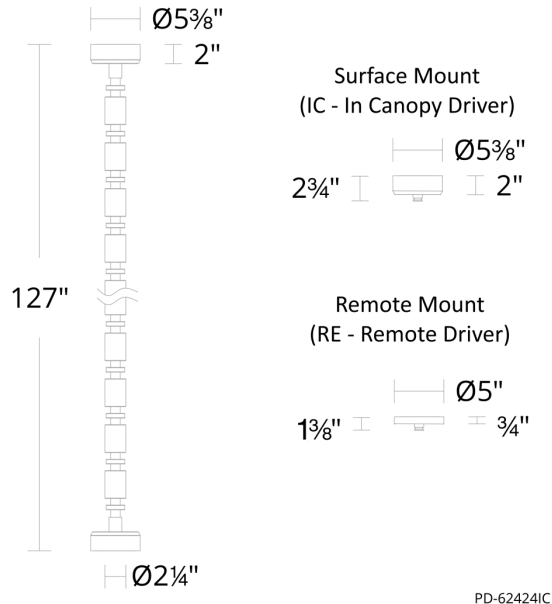

Project:

Location:

Fixture Type:

Catalog Number:

AVAILABLE FINISHES:

Entice

PD-62424RE

PRODUCT DESCRIPTION

Timelessly tasteful. Cylinders of natural Spanish Alabaster and gleaming metallic collars ornament a silica strand, creating a gemlike presence.

FEATURES

- Driver concealed within the canopy
- Illuminated silica strand decorated with First class quality Spanish alabaster and metal collar accents
- Remote or surface mounted driver options available
- Built in color temperature adjustability. Switch from 2700K/3000K/3500K/4000K
- Option to pre-select color temperature or adjust in the field

SPECIFICATIONS

Rated Life	50000 Hours
Standards	ETL, cETL,Damp Location Listed
Input	120-277V,50/60Hz
Dimming	ELV, 0-10V, TRIAC
Color Temp	4000K,3500K,3000K,2700K
CRI	90
Construction	Silica diffuser with alabaster shades and steel bands

REPLACEMENT PARTS

- 4PEND-RE624-AB - Remote Mount Canopy
- 4PEND-IC624-AB - Surface Mount Canopy

Model & Size	Color Temp & CRI	Finish	Watt	Voltage	LED Lumens	Delivered Lumens
PD-62424RE 122"	2700K 90	AB Aged Brass	27.5W	120-277V	2600	920
	3000K 90	AB Aged Brass	27.5W	120-277V	2600	920
	3500K 90	AB Aged Brass	27.5W	120-277V	2600	920
	4000K 90	AB Aged Brass	27.5W	120-277V	2600	920

Example: **PD-62424RE-40-AB**

For custom requests please contact customs@modernforms.com