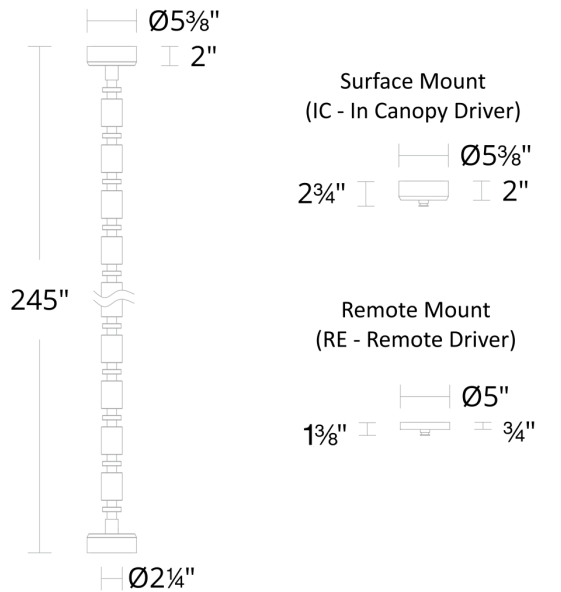

Project:

Location:

Fixture Type:

Catalog Number:

AVAILABLE FINISHES:

Entice

PD-62448RE

PRODUCT DESCRIPTION

Timelessly tasteful. Cylinders of natural Spanish Alabaster and gleaming metallic collars ornament a silica strand, creating a gemlike presence.

FEATURES

- Driver concealed within the canopy
- Illuminated silica strand decorated with First class quality Spanish alabaster and metal collar accents
- Remote or surface mounted driver options available
- Built in color temperature adjustability. Switch from 2700K/3000K/3500K/4000K
- Option to pre-select color temperature or adjust in the field
- NEC CODE (314.24) requires ceiling outlet boxes in the U.S. support up to 50 lbs.
- This fixture in the 240" length exceeds 50 lbs. and must be installed using a U.L. listed outlet box approved for up to 75 lbs. or supported independently of the outlet box

SPECIFICATIONS

Rated Life	50000 Hours
Standards	ETL, cETL,Damp Location Listed
Input	120-277V,50/60Hz
Dimming	ELV, 0-10V, TRIAC
Color Temp	4000K,3500K,3000K,2700K
CRI	90
Construction	Silica diffuser with alabaster shades and steel bands

REPLACEMENT PARTS

- 4PEND-RE624-AB - Remote Mount Canopy
- 4PEND-IC624-AB - Surface Mount Canopy

Model & Size	Color Temp & CRI	Finish	Watt	Voltage	LED Lumens	Delivered Lumens
PD-62448RE 240"	2700K 90	AB Aged Brass	54.1W	120-277V	5000	2041
	3000K 90	AB Aged Brass	54.1W	120-277V	5000	2041
	3500K 90	AB Aged Brass	54.1W	120-277V	5000	2041
	4000K 90	AB Aged Brass	54.1W	120-277V	5000	2041

Example: **PD-62448RE-40-AB**

For custom requests please contact customs@modernforms.com