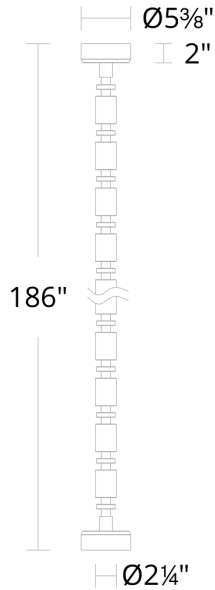

Surface Mount
(IC - In Canopy Driver)

Remote Mount
(RE - Remote Driver)

PD-62436IC

Project:

Location:

Fixture Type:

Catalog Number:

AVAILABLE FINISHES:

Entice

PD-62436RE

PRODUCT DESCRIPTION

Timelessly tasteful. Cylinders of natural Spanish Alabaster and gleaming metallic collars ornament a silica strand, creating a gemlike presence.

FEATURES

- Driver concealed within the canopy
- Illuminated silica strand decorated with First class quality Spanish alabaster and metal collar accents
- Remote or surface mounted driver options available
- Built in color temperature adjustability. Switch from 2700K/3000K/3500K/4000K
- Option to pre-select color temperature or adjust in the field

SPECIFICATIONS

Rated Life	50000 Hours
Standards	ETL, cETL,Damp Location Listed
Input	120-277V,50/60Hz
Dimming	ELV, 0-10V, TRIAC
Color Temp	4000K,3500K,3000K,2700K
CRI	90
Construction	Silica diffuser with alabaster shades and steel bands

REPLACEMENT PARTS

- 4PEND-RE624-AB - Remote Mount Canopy
- 4PEND-IC624-AB - Surface Mount Canopy

Model & Size	Color Temp & CRI	Finish	Watt	Voltage	LED Lumens	Delivered Lumens
PD-62436RE 181"	2700K 90	AB Aged Brass	40.2W	120-277V	4000	1640
	3000K 90	AB Aged Brass	40.2W	120-277V	4000	1640
	3500K 90	AB Aged Brass	40.2W	120-277V	4000	1640
	4000K 90	AB Aged Brass	40.2W	120-277V	4000	1640

Example: **PD-62436RE-40-AB**

For custom requests please contact customs@modernforms.com