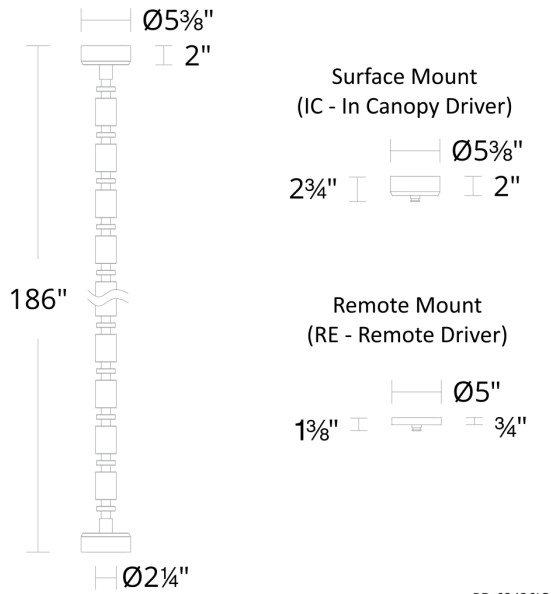

PD-624361C

Project: _____

Location: _____

Fixture Type: _____

Catalog Number: _____

AVAILABLE FINISHES:

Entice

PD-624361C

PRODUCT DESCRIPTION

Timelessly tasteful. Cylinders of natural Spanish Alabaster and gleaming metallic collars ornament a silica strand, creating a gemlike presence.

FEATURES

- Driver concealed within the canopy
- Illuminated silica strand decorated with First class quality Spanish alabaster and metal collar accents
- Remote or surface mounted driver options available
- Built in color temperature adjustability. Switch from 2700K/3000K/3500K/4000K
- Option to pre-select color temperature or adjust in the field

SPECIFICATIONS

Rated Life	50000 Hours
Standards	ETL, cETL,Damp Location Listed
Input	120-277V,50/60Hz
Dimming	ELV, 0-10V, TRIAC
Color Temp	4000K,3500K,3000K,2700K
CRI	90
Construction	Silica diffuser with alabaster shades and steel bands

REPLACEMENT PARTS

- 4PEND-RE624-AB - Remote Mount Canopy
- 4PEND-IC624-AB - Surface Mount Canopy

Model & Size	Color Temp & CRI	Finish	Watt	Voltage	LED Lumens	Delivered Lumens
PD-624361C 181"	2700K 90	AB Aged Brass	40.2W	120-277V	4000	1640
	3000K 90	AB Aged Brass	40.2W	120-277V	4000	1640
	3500K 90	AB Aged Brass	40.2W	120-277V	4000	1640
	4000K 90	AB Aged Brass	40.2W	120-277V	4000	1640

Example: **PD-624361C-40-AB**

For custom requests please contact customs@modernforms.com