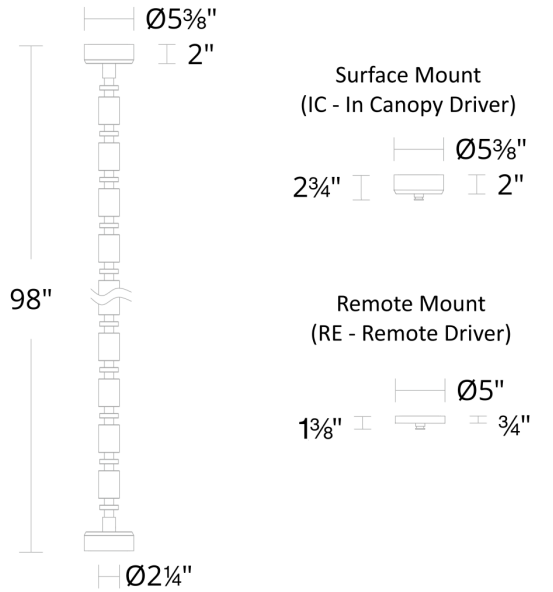

Project:

Location:

Fixture Type:

Catalog Number:

AVAILABLE FINISHES:

Entice

PD-62418RE

PRODUCT DESCRIPTION

Timelessly tasteful. Cylinders of natural Spanish Alabaster and gleaming metallic collars ornament a silica strand, creating a gemlike presence.

FEATURES

- Driver concealed within the canopy
- Illuminated silica strand decorated with First class quality Spanish alabaster and metal collar accents
- Remote or surface mounted driver options available
- Built in color temperature adjustability. Switch from 2700K/3000K/3500K/4000K
- Option to pre-select color temperature or adjust in the field

SPECIFICATIONS

Rated Life	50000 Hours
Standards	ETL, cETL,Damp Location Listed
Input	120-277V,50/60Hz
Dimming	ELV, 0-10V, TRIAC
Color Temp	4000K,3500K,3000K,2700K
CRI	90
Construction	Silica diffuser with alabaster shades and steel bands

REPLACEMENT PARTS

- 4PEND-RE624-AB - Remote Mount Canopy
- 4PEND-IC624-AB - Surface Mount Canopy

Model & Size	Color Temp & CRI	Finish	Watt	Voltage	LED Lumens	Delivered Lumens
PD-62418RE 93"	2700K 90	AB Aged Brass	20W	120-277V	2000	792
	3000K 90	AB Aged Brass	20W	120-277V	2000	792
	3500K 90	AB Aged Brass	20W	120-277V	2000	792
	4000K 90	AB Aged Brass	20W	120-277V	2000	792

Example: **PD-62418RE-40-AB**

For custom requests please contact customs@modernforms.com