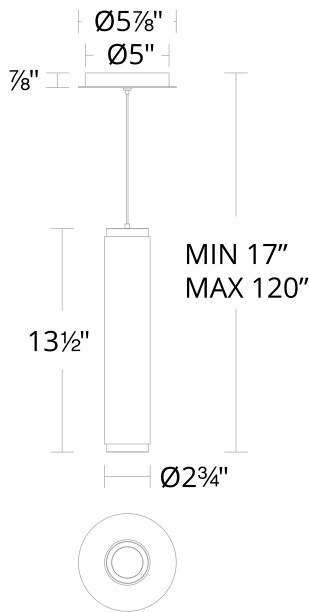

## Burning Man

PD-67014

**PRODUCT DESCRIPTION**

Knurled aluminum casing with textured cross hatching pattern

**FEATURES**

- Driver concealed within the canopy
- Knurled aluminum casing with textured cross hatching pattern
- Retractable collar can be rotated for continuous 15°- 45° beam adjustment
- Thin powered aircraft cables provide an ultra clean look for adjustable suspension height
- Spin-on round canopy with minimal hardware

**SPECIFICATIONS**

<b>Rated Life</b>	60000 Hours
<b>Standards</b>	ETL, cETL,Damp Location Listed
<b>Input</b>	120/277V,50/60Hz
<b>Dimming</b>	ELV: 100-5%,TRIAC: 100-5%
<b>Color Temp</b>	3000K
<b>CRI</b>	90
<b>Construction</b>	Extruded aluminum body with die cast collar and diffusing glass lens

PD-67014

Model & Size	Color Temp	Finish	LED Watts	LED Lumens	Delivered Lumens
PD-67014 14"	3000K	AB Aged Brass AN Antique Nickel	15W	1105	768

Example: **PD-67014-AN**

For custom requests please contact [customs@modernforms.com](mailto:customs@modernforms.com)