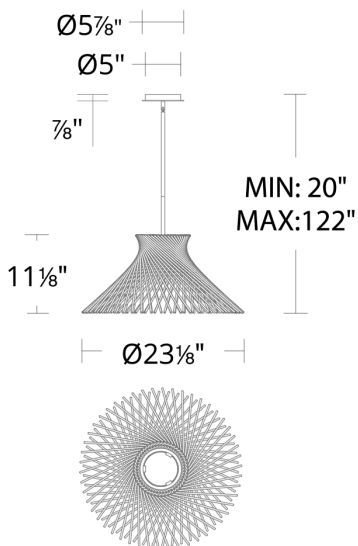

Project: _____

Location: _____

Fixture Type: _____

Catalog Number: _____

AVAILABLE FINISHES:

Zenya

PD-74223

PRODUCT DESCRIPTION

Inspired by the Japandi minimalist style integrated with cutting edge LEDs. This stunning pendant renders a tapered metal lattice which illuminates with an etched acrylic diffuser.

FEATURES

- Driver concealed within the canopy
- Three 12" and one 6" down rods included (additional sold separately)
- Slope ceiling adaptable. Hang straight swivels up to 90 degrees
- Spin-on round canopy with minimal hardware

SPECIFICATIONS

Rated Life	50000 Hours
Standards	ETL, cETL,Damp Location Listed
Input	120-277V,50/60Hz
Dimming	ELV: 100-5%,TRIAC: 100-5%
Color Temp	3000K
CRI	90
Construction	Aluminum body with etched acrylic diffuser

PD-74224

Model & Size	Color Temp	Finish	LED Watts	LED Lumens	Delivered Lumens
PD-74223 23"	3000K	BK Black GO Gold	20.3W	1000	600

Example: **PD-74223-GO**

For custom requests please contact customs@modernforms.com