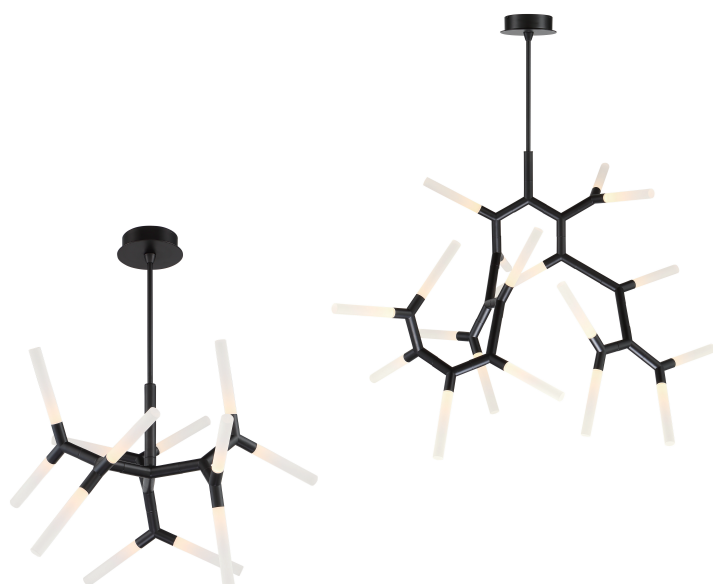

ISOTOPE Chandelier & Pendants

PD-77928 / PD-77932 / PD-77965

MODERN FORMS

Fixture Type:

Catalog Number:

Project: _____

Location: _____

PD-77928

PD-77932

PRODUCT DESCRIPTION

Branches of starkly contrasting black and white present a distinctively modern arrangement. Each adjustable stem is illuminated from within by discreetly concealed powerful LEDs behind optically-efficient frosted acrylic. Available in three (3) uniquely configurable sizes.

FEATURES

- Rotatable arms, adjusts at joints for customization
- Universal Driver (120-277V) within canopy
- Three 12" and one 6" down rods included (additional down rods available for purchase)
- Rated Life: 50,000 hours
- Color temp: 3000K
- CRI: 90

SPECIFICATIONS

Construction: Aluminum

Light Source: High output LED

Dimming: ELV

Finish: Black/Etched Acrylic

Standards: ETL & cETL damp location listed

PD-77965

ORDER NUMBER