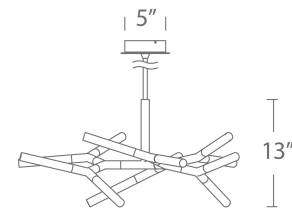

PD-77932

PRODUCT DESCRIPTION

Branches of starkly contrasting black and white present a distinctively modern arrangement. Each adjustable stem is illuminated from within by discreetly concealed powerful LEDs behind optically-efficient frosted acrylic. Available in three (3) uniquely configurable sizes.

Model	Width	Wattage	Voltage	LED Lumens	Delivered Lumens	Finish
PD-77928	28"	47W		1780	1505	BK Black/Etched Acrylic 
PD-77932	32"	31W	120-277V	1195	1064	
PD-77932	38"	47W		1780	1505	

Example: **PD-77928-BK**