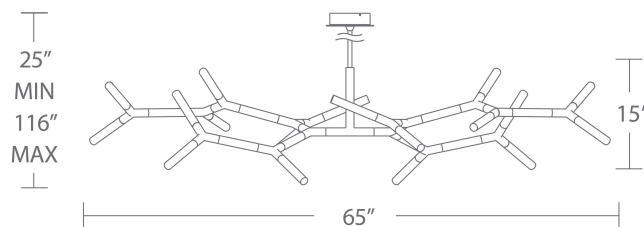

PD-77932

PRODUCT DESCRIPTION

Branches of starkly contrasting black and white present a distinctively modern arrangement. Each adjustable stem is illuminated from within by discreetly concealed powerful LEDs behind optically-efficient frosted acrylic. Available in three (3) uniquely configurable sizes.

FEATURES

- Rotatable arms, adjusts at joints for customization
- Universal Driver (120-277V) within canopy
- Three 12" and one 6" down rods included (additional down rods available for purchase)
- Rated Life: 50,000 hours
- Color temp: 3000K
- CRI: 90

SPECIFICATIONS

Construction: Aluminum

Light Source: High output LED

Dimming: ELV

Finish: Black/Etched Acrylic

Standards: ETL & cETL damp location listed

PD-77965

ORDER NUMBER

Model	Width	Wattage	Voltage	LED Lumens	Delivered Lumens	Finish
PD-77928	28"	47W		1780	1505	BK Black/Etched Acrylic 
PD-77932	32"	31W	120-277V	1195	1064	
PD-77932	38"	47W		1780	1505	

Example: **PD-77928-BK**