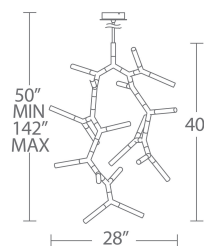

ISOTOPE Chandelier & Pendants

PD-77928 / PD-77932 / PD-77965

MODERN FORMS

Fixture Type:

Catalog Number:

Project: _____

Location: _____

PD-77928

PD-77932

PRODUCT DESCRIPTION

Branches of starkly contrasting black and white present a distinctively modern arrangement. Each adjustable stem is illuminated from within by discreetly concealed powerful LEDs behind optically-efficient frosted acrylic. Available in three (3) uniquely configurable sizes.

FEATURES

- Rotatable arms, adjusts at joints for customization
- Universal Driver (120-277V) within canopy
- Three 12" and one 6" down rods included (additional down rods available for purchase)
- Rated Life: 50,000 hours
- Color temp: 3000K
- CRI: 90

Model	Width	Wattage	Voltage	LED Lumens	Delivered Lumens	Finish
PD-77928	28"	47W		1780	1505	BK Black/Etched Acrylic 
PD-77932	32"	31W	120-277V	1195	1064	
PD-77932	38"	47W		1780	1505	

Example: **PD-77928-BK**