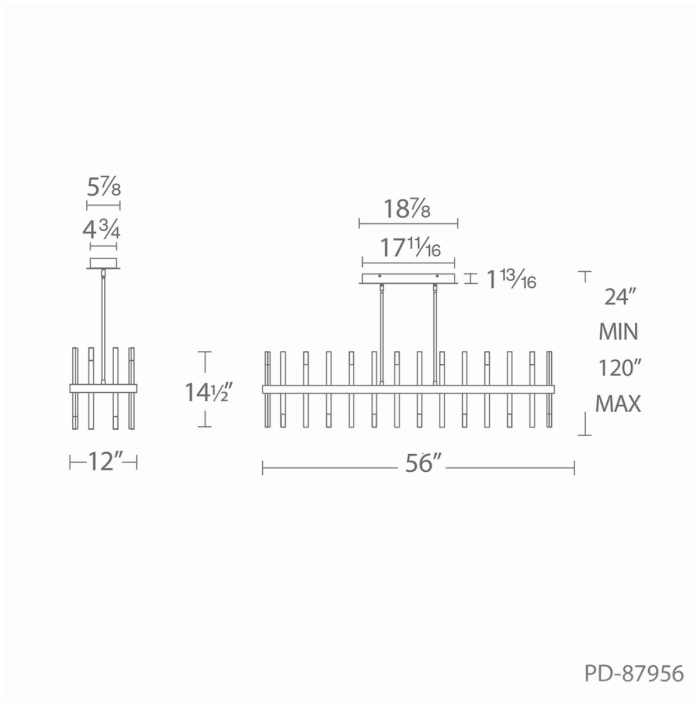

Like a dynamic instrument of musical chimes. Harmonix plays to the rhythm of light. Beautiful playful light. A two tone finish features black with aged brass.

FEATURES

- Driver concealed within the canopy
- Sanded acrylic diffuser spreads light evenly
- Slope ceiling adaptable. Hang straight swivels up to 90 degrees
- Six 12" and two 6" down rods included (additional sold separately)

SPECIFICATIONS

Rated Life	50000 Hours
Standards	ETL, cETL, Damp Location Listed, Title 24 JA8: 2019 Compliant
Input	120-277V, 50/60Hz
Dimming	ELV, 0-10V, TRIAC
Color Temp	3000K
CRI	90
Construction	Aluminum hardware, Sanded acrylic diffuser

REPLACEMENT PARTS

- ROD-I06-PC132T-BK - 6" Rod
- ROD-I12-PC132T-BK - 12" Rod
- HDW-HARMONIX-87956 - Hardware Pack

PD-87956

Model & Size	Color Temp	Finish	LED Watts	LED Lumens	Delivered Lumens
PD-87956 56"	3000K	BK/AB Black & Aged Brass	91W	8190	4244