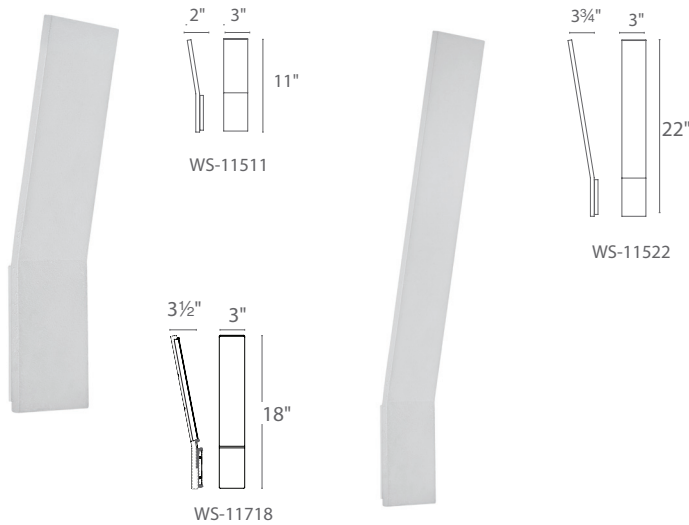

BLADE – model: WS-117

LED Interior Sconce

Fixture Type:

Catalog Number:

Project: _____

Location: _____

PRODUCT DESCRIPTION

A new slant on modern lighting. This low profile angular sconce deploys robust indirect illumination of walls and surfaces in two sizes for various applications. The subtle graduated design offers a unique look and high style appeal.

FEATURES

- ADA compliant, low profile design
- CEC Title 24 Compliant
- Damp location listed
- Mounts on a 2" x 4" switch box
- Conversion plate for 4" J box included
- Full range dimming when used with compatible dimmers*
- No transformer or driver required
- 277V option available (special order)
- 50,000 hour rated life
- Color Temp: 3000K
- CRI: 90

SPECIFICATIONS

Construction:

Light Source: High output LED.

Finish: Brushed Aluminum (AL). White (WT)

Standards: Damp location listed. ADA compliant. CEC Title 24.

ORDER NUMBER

Model	Height	Wattage	Voltage	LED Lumens	Delivered Lumens	Finish
WS-11511	11"	9.5W		808	660	AL <i>Brushed Aluminum</i>  WT <i>White</i> 
WS-11718	18"	19W	120V	1348	1225	
WS-11522	22"	18.5W		1332	1150	