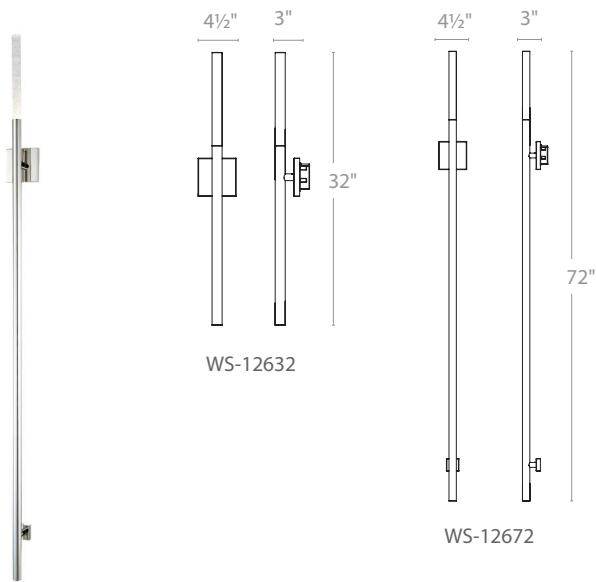

MAGIC – model: WS-126

LED Interior Sconce

Fixture Type:

Catalog Number:

Project: _____

Location: _____

PRODUCT DESCRIPTION

A magic wand crowned with crystallized art glass illuminated by LEDs from both ends. Scaled up profile perfect for modern vignettes in fine hotels and luxury residences, including home theaters.

FEATURES

- ADA compliant, low profile design (WS-12632)
- ETL & cETL damp location listed
- Up & down light
- Cylindrical crystalized art glass
- Driver located in standard 4" junction box
- Universal driver (120V-220V-277V)
- Full range dimming when used with compatible dimmers*
- 75,000 hour rated life
- Color Temp: 3000K
- CRI: 90

SPECIFICATIONS

Construction: Aluminum and Crystalized Piastra art glass.

Light Source: High output LED.

Finish: Polished Nickel (PN)

Standards: ETL & cETL damp location listed. ADA compliant for WS-12632

ORDER NUMBER

	Height	Wattage	Voltage	LED Lumens	Delivered Lumens	Finish
WS-12632	32"	11W	120V-277V	550	455	PN <i>Polished Nickel</i> 
WS-12672	72"					

Example: **WS-12632-PN**

modernforms.com
Phone (800) 526.2588
Fax (800) 526.2585