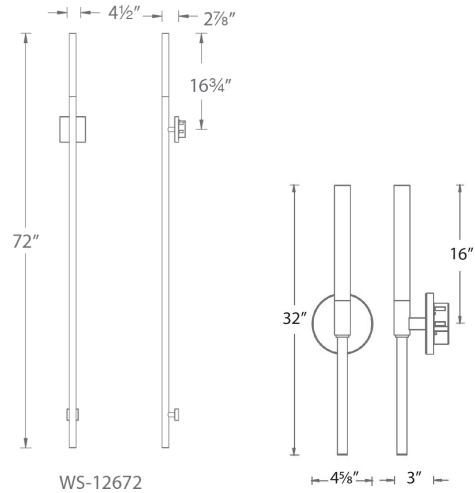

Fixture Type:

Catalog Number:

Project: _____

Location: _____