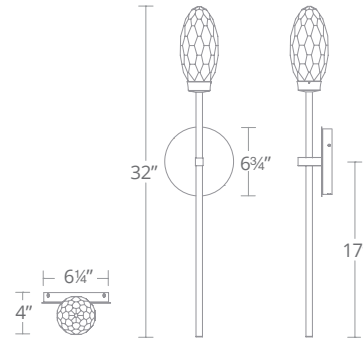

Fixture Type: _____

Catalog Number: _____

Project: _____

Location: _____

PRODUCT DESCRIPTION

Charming elegance. An exquisite crystal torch made for a queen and king. This luxuriously faceted crystal honeycomb rests atop the elongated stem reminiscent of a stinger. Dims down beautifully for a variety of ambient moods in living spaces and hospitality settings.

FEATURES

- K9 faceted crystal
- Up and down illumination
- Dimmer: ELV, TRIAC, 0-10V
- Universal Driver (120-277V) located within fixture
- Rated Life: 50,000 hours
- Color temp: 3500K
- CRI: 90

SPECIFICATIONS

Construction: Aluminum

Light Source: High output LED

Finish: Aged Brass (AB)

Standards: ETL & cETL listed, Damp Location listed, ADA Compliant, CEC Title 24 Compliant

ORDER NUMBER

Model	Wattage	Voltage	LED Lumens	Delivered Lumens	Finish	
WS-23932	<i>32"</i>	<i>10W</i>	<i>120V-277V</i>	<i>570</i>	<i>519</i>	AB <i>Aged Brass</i> 

Example: **WS-W1911-AL**