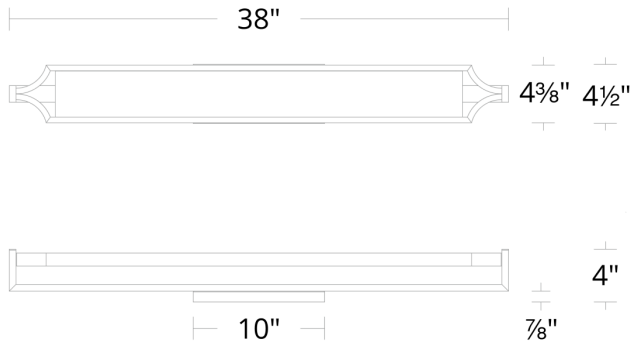

Project:

Location:

Fixture Type:

Catalog Number:

AVAILABLE FINISHES:

Emblem

WS-32138

PRODUCT DESCRIPTION

A refined update to traditional styles. A compelling blend of a curvilinear design, reclaimed crystal and LED technology creates a peerless, enduring look for today's baths and powderrooms. This ADA compliant luminaire mounts on the wall in all directions.

FEATURES

- Driver concealed within the canopy
- Artisan crafted reclaimed crystal shade

SPECIFICATIONS

Rated Life	50000 Hours
Standards	ETL, cETL, Damp Location Listed, Title 24 JA8: 2019 Compliant
Input	120/277V
Dimming	TRIAC: 100-10%
Mounting	Can be mounted on wall in all orientations
Color Temp	3000K
CRI	90
Construction	Steel and aluminum body with reclaimed crystal diffuser

WS-32138

Model & Size	Color Temp	Finish	LED Watts	LED Lumens	Delivered Lumens
WS-32138 38"	3000K	AB Aged Brass	29.1W	1821	1507
	3000K	BN Brushed Nickel	29.1W	1821	1507

Example: **WS-32138-BN**