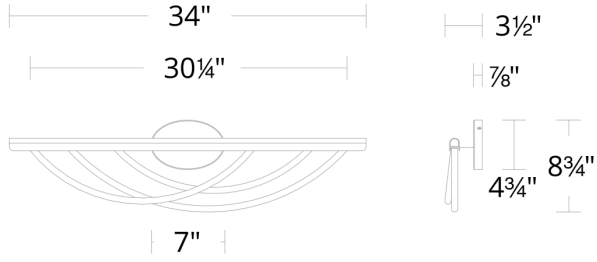

PRODUCT DESCRIPTION

Loops of light. Suspended from a straight bar, soft swags of silica tubing emit an otherworldly glow.

FEATURES

- Driver concealed within the canopy
- Fixed illuminated silica strands

SPECIFICATIONS

Model & Size	Color Temp	Finish	LED Watts	LED Lumens	Delivered Lumens
WS-32424 24"	3000K	BK Black	20.5W	1663	848
	3000K	BN Brushed Nickel	20.5W	1663	848

Example: **WS-32424-BN**

For custom requests please contact customs@modernforms.com

Model & Size	Color Temp	Finish	LED Watts	LED Lumens	Delivered Lumens
WS-32434 34"	3000K	BK Black	20W	1927	983
	3000K	BN Brushed Nickel	20W	1927	983

Example: **WS-32434-BN**

For custom requests please contact customs@modernforms.com