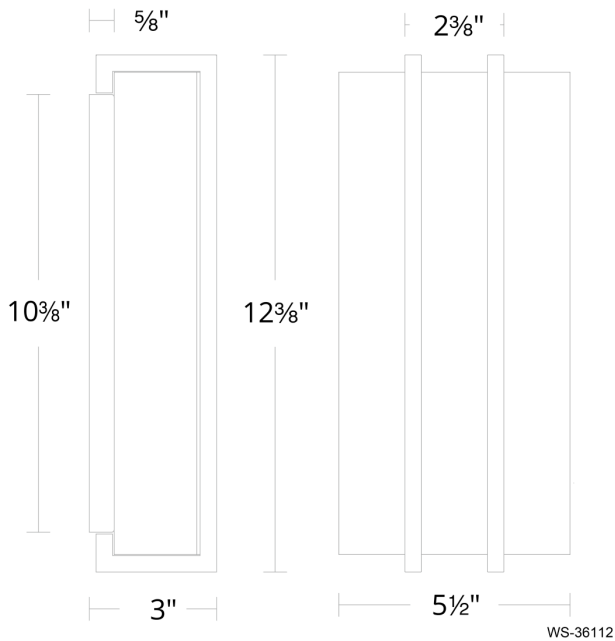

FEATURES

- Driver concealed within the fixture
- Up and down illumination
- Smooth pebble grain leather

SPECIFICATIONS

Rated Life	60000 Hours
Standards	ETL, cETL, Damp Location Listed
Input	120/277V
Dimming	TRIAC: 100-10%
Mounting	Can be mounted on wall in all orientations
Color Temp	3000K
CRI	90
Construction	Metal body encased in leather with metal accents and PC diffuser

REPLACEMENT PARTS

HDW-SY21-WA - Hardware Pack

Model & Size	Color Temp	Finish	LED Watts	LED Lumens	Delivered Lumens
WS-36112 12"	3000K	BK/AB Black & Aged Brass	20.6W	453	336

Example: **WS-36112-BK/AB**