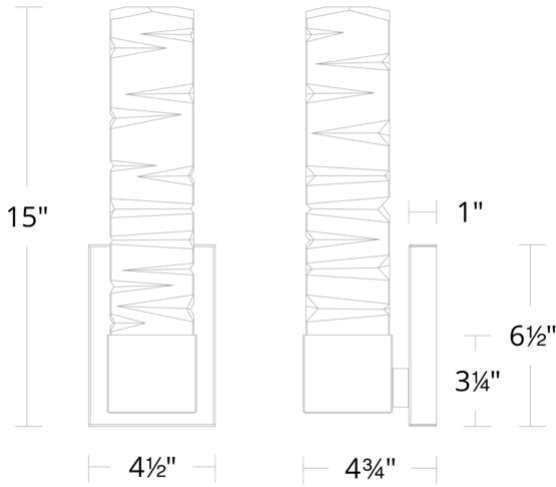

**FEATURES**

- Driver concealed within the canopy
- Thick sculptural K9 faceted crystal with distinct asymmetrical cuts

**SPECIFICATIONS**

Rated Life	50000 Hours
Standards	ETL, cETL, Damp Location Listed, Title 24 JA8: 2019 Compliant
Input	120/277V, 50/60Hz
Dimming	ELV: 100-10%, TRIAC: 100-10%
Mounting	Can be mounted on wall in all orientations
Color Temp	3500K
CRI	90
Construction	Extruded aluminum body with thick K9 crystal shade

**REPLACEMENT PARTS**

RPL-GLA-58115 - Replacement Crystal

WS-58115

Model & Size	Color Temp	Finish	LED Watts	LED Lumens	Delivered Lumens
WS-58115 15"	3500K	AB Aged Brass BK Black BN Brushed Nickel	8.1W	665	466