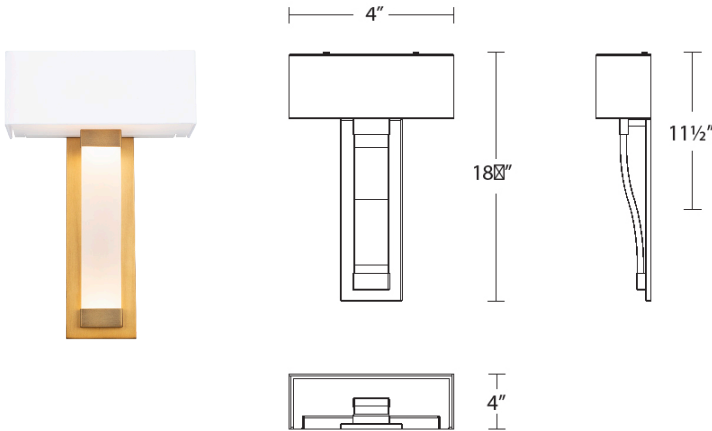

DIPLOMAT Interior Sconces

MODERN FORMS

WS-70018

Fixture Type:

Catalog Number:

Project: _____

Location: _____

PRODUCT DESCRIPTION

Easy elegance and simply tailored. A rectangular fabric shade atop a wave of softly illuminated lightguide. Uptown and sleekly finished to fit in with poise.

FEATURES

- Light is evenly diffused through fabric shade
- Universal voltage driver (120V-277V) within canopy
- Dimming: ELV, 0-10V, TRIAC
- Rated Life: 50,000 hours
- Color Temp: 3000K
- CRI: 90

SPECIFICATIONS

Construction: Aluminum and wood body with fabric/acrylic diffuser

Light Source: High output LED

Finish: Aged Brass (AB)

Standards: ETL & cETL, Dry Location listed, Title 24 Compliant, ADA Compliant

REPLACEMENT PART

Part#	Fixture	Description
RPL-GLA-70018	WS-70018	Glass
RPL-SHA-70018	WS-70018	Shade

ORDER NUMBER

Model	Wattage	Voltage	LED Lumens	Delivered Lumens	Finish
WS-70018	19W	120-277V	1000	827	AB Aged Brass