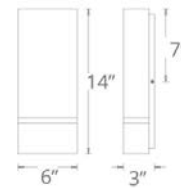

WS-80814

PRODUCT DESCRIPTION

Dark walnut wood and mitered glass suggest a subtle influence of art deco, but this luxe design is unequivocally modern with highly efficient, cutting-edge LED modules that produce outstanding illumination. Excellent as a task light in luxury bath—both horizontally over a vanity or vertically as a sconce—Vigo also works well in restaurants, hospitals and hotels because its clean, sophisticated form adapts almost anywhere.

FEATURES

- Can be mounted vertically or horizontally
- No transformer or driver needed
- **Title 24 Compliant**
- ADA Compliant
- Dimmer: ELV
- CRI: 90
- Color Temperature: 3000K
- Rated Life: 54,000 hours
- 277V option available (special order)

SPECIFICATIONS

Construction: Dark Walnut wood veneer, Hand-crafted mitered glass diffuser

Light Source: High output LED

Finish: Dark Walnut

Standards: ETL & cETL listed

ORDER NUMBER

Model	Wattage	Voltage	LED Lumens	Delivered Lumens	Finish
WS-80814	14"	25W	2012	1398	DW Dark Walnut
WS-80827	27"	35W	2932	2079	
WS-80838	38"	53W	4561	3153	

Example: **WS-80827-DW**

For 277V special order add an "F" before the finish: **WS-80827F-DW**

modernforms.com
Phone (866) 810.6615
Fax (800) 526.2585

Headquarters/Eastern Distribution Center
44 Harbor Park Drive
Port Washington, NY 11050

Central Distribution Center
1600 Distribution Ct
Lithia Springs, GA 30122

Western Distribution Center
1750 Archibald Avenue
Ontario, CA 91760