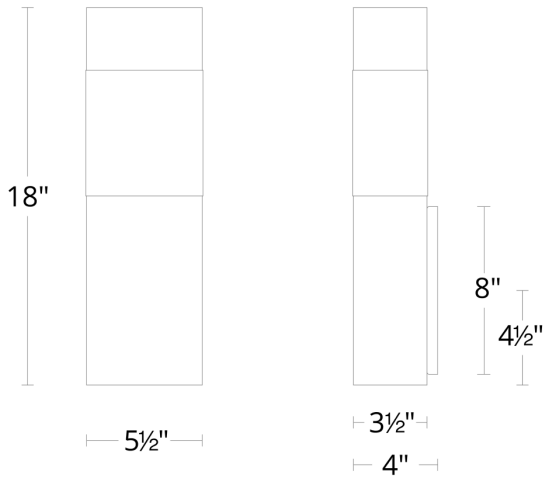

Project:

Location:

Fixture Type:

Catalog Number:

AVAILABLE FINISHES:

Monarch

WS-W18218

PRODUCT DESCRIPTION

SPECIFICATIONS

Rated Life	54000 Hours
Standards	ETL, cETL, Wet Location Listed, IP65, Title 24 JA8: 2019 Compliant
Input	120 VAC, 50/60Hz
Dimming	ELV: 100-10%, TRIAC: 100-10%
Mounting	Can be mounted on wall vertically or upside down
Color Temp	3000K
CRI	90
Construction	Extruded aluminum body with pressed glass shade and silk-screened glass diffuser

Model & Size	Color Temp	Finish	LED Watts	LED Lumens	Delivered Lumens
WS-W18218 18"	3000K	BK Black	22W	1584	681

Example: **WS-W18218-BK**

For custom requests please contact customs@modernforms.com

Project:

Model & Size	Color Temp	Finish	LED Watts	LED Lumens	Delivered Lumens
WS-W18224 24"	3000K	BK Black	32W	2336	1052

Example: **WS-W18224-BK**

For custom requests please contact customs@modernforms.com