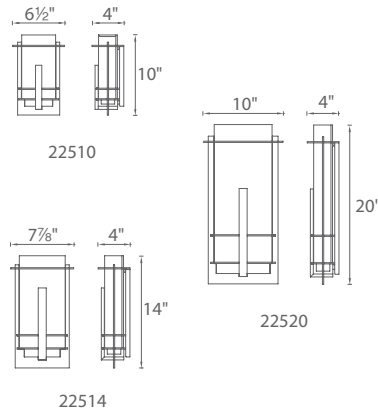

KYOTO – model: WS-W22510/22514/22520

LED Outdoor

Fixture Type:

Catalog Number:

Project: _____

Location: _____

PRODUCT DESCRIPTION

A Shinto inspired architectural design. Miter cut and joined white glass provides crisp lines to complement the hardware lines. Three sizes offered.

FEATURES

- ADA compliant, low profile design
- Wet location listed, IP65 rated
- CEC Title 24 compliant
- Mitered glass and aluminum construction
- Dimming with electronic low voltage (ELV) dimmer
- No transformer or driver required
- 80,000 hour rated life
- Color Temp: 3000K
- CRI: 90

SPECIFICATIONS

Construction: Aluminum with etched opal glass

Light Source: High output LED.

Dimming: Dims to 10% with an electronic low voltage (ELV) dimmer.

Mounting: Mounts directly to junction box.

Finish: Bronze (BZ).

Standards: ETL & cETL listed. ADA compliant.

ORDER NUMBER

Model	Length	Wattage	Voltage	LED Lumens	Delivered Lumens	Finish
WS-W22510	10"	10W		616	330	BZ Bronze
WS-W22514	14"	15.5W	120V	918	465	
WS-W22520	20"	26.5W		1620	840	