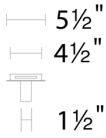

WS-W30432

Project: _____

Location: _____

Fixture Type: _____

Catalog Number: _____