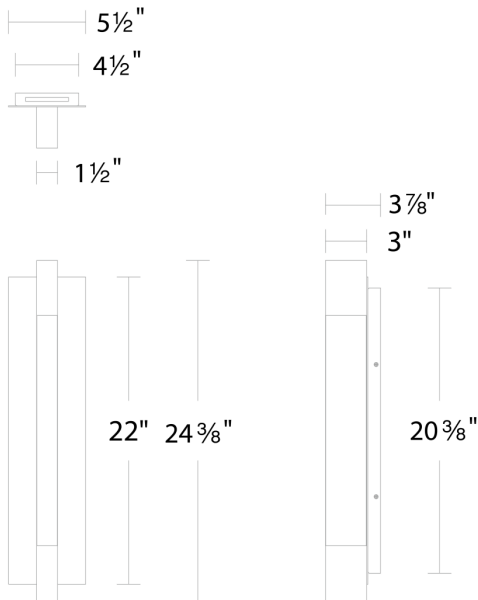

WS-W30424

Project: _____

Location: _____

Fixture Type: _____

Catalog Number: _____

AVAILABLE FINISHES:

Heliograph

WS-W30424

PRODUCT DESCRIPTION

Fusion of metal and light. A thick bar of acrylic is bisected by a wide band, delivering clear illumination from integrated LEDs.

FEATURES

- Driver concealed within the canopy
- Up, down, and ambient illumination
- Clear acrylic blocks are softened with an etched facade to diffuse light
- Built in color temperature adjustability. Switch from 2700K/3000K/3500K/4000K
- Option to pre-select color temperature or adjust in the field

SPECIFICATIONS

Rated Life	50000 Hours
Standards	ETL, cETL, Wet Location Listed, IP65, ADA
Input	120/277V, 50/60Hz
Dimming	ELV: 100-10%, TRIAC: 100-10%
Mounting	Can be mounted on wall in all orientations
Color Temp	4000K, 3500K, 3000K, 2700K
CRI	90
Construction	Die cast aluminum body with acrylic shade

Model & Size	Color Temp	Finish	LED Watts	LED Lumens	Delivered Lumens
WS-W30424 24"	2700K	BK Black	13.9W	288	187
	3000K	BK Black	13.9W	288	196
	3500K	BK Black	13.9W	288	204
	4000K	BK Black	13.9W	288	205

Example: **WS-W30424-40-BK**

For custom requests please contact customs@modernforms.com