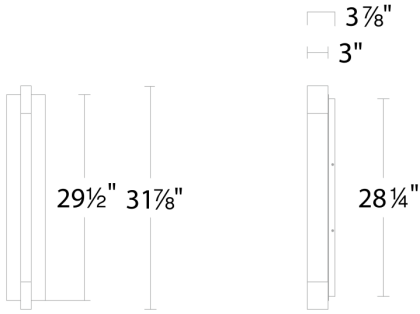

WS-W30432

Project: _____

Location: _____

Fixture Type: _____

Catalog Number: _____

AVAILABLE FINISHES:

Heliograph

WS-W30432

PRODUCT DESCRIPTION

Fusion of metal and light. A thick bar of acrylic is bisected by a wide band, delivering clear illumination from integrated LEDs.

FEATURES

- Driver concealed within the canopy
- Up, down, and ambient illumination
- Clear acrylic blocks are softened with an etched facade to diffuse light
- Built in color temperature adjustability. Switch from 2700K/3000K/3500K/4000K
- Option to pre-select color temperature or adjust in the field

SPECIFICATIONS

Rated Life	50000 Hours
Standards	ETL, cETL, Wet Location Listed, IP65, ADA
Input	120/277V, 50/60Hz
Dimming	ELV: 100-10%, TRIAC: 100-10%
Mounting	Can be mounted on wall in all orientations
Color Temp	4000K, 3500K, 3000K, 2700K
CRI	90
Construction	Die cast aluminum body with acrylic shade

Model & Size	Color Temp	Finish	LED Watts	LED Lumens	Delivered Lumens
WS-W30432 32"	2700K	BK Black	18.9W	355	258
	3000K	BK Black	18.9W	355	276
	3500K	BK Black	18.9W	355	287
	4000K	BK Black	18.9W	355	285

Example: **WS-W30432-40-BK**

For custom requests please contact customs@modernforms.com