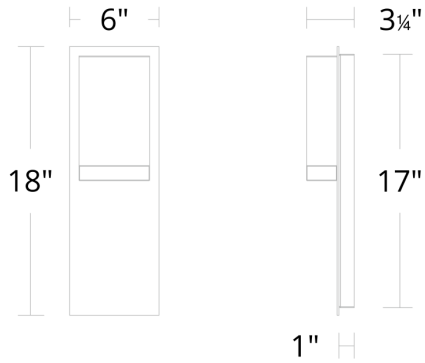

WS-W60418

Project:

Location:

Fixture Type:

Catalog Number:

AVAILABLE FINISHES:

Draped

WS-W60418

PRODUCT DESCRIPTION

Dark and light. A solid block of cast glass held by a substantial linear frame radiates clean LED illumination to the surrounding night.

FEATURES

- ACLED driverless technology
- Downward illumination
- Solid block of cast glass
- Built in color temperature adjustability. Switch from 2700K/3000K/3500K/4000K
- Option to pre-select color temperature or adjust in the field
- 0-10V dimming option available (special order), unit dimensions: 3.4" x 1.2" x 0.5" (model#LDS065M010AFE-LO1)

SPECIFICATIONS

Rated Life	50000 Hours
Standards	ETL, cETL, Wet Location Listed, IP65, ADA
Input	120 VAC, 50/60Hz
Mounting	Can be mounted on wall vertically or upside down
Color Temp	2700K, 3000K, 3500K, 4000K
CRI	90
Construction	Extruded aluminum body with cast glass diffuser

Model & Size	Color Temp	Finish	LED Watts	LED Lumens	Delivered Lumens
WS-W60418 18"	2700K	BK Black	16.4W	1350	511
	3000K	BK Black	16.4W	1350	511
	3500K	BK Black	16.4W	1350	511
	4000K	BK Black	16.4W	1350	511

Example: **WS-W60418-40-BK**

For custom requests please contact customs@modernforms.com